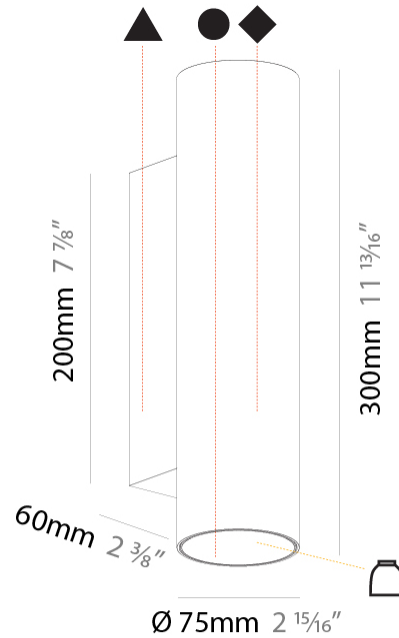

1. To build a product code in our configurator select the specify button on the base model # product page
2. To build a manual product code on this datasheet choose from the options listed below in blue font and add the suffix to the base model #

GENERAL

Series: Invader Standard
Brand: Prolicht
Division: Architectural
Mounting Type: Surface
Mounting Location: Wall
Subcategory: Ambient

PHYSICAL

Shape: Cylinder
Diameter (mm): 75
Diameter (in): 2 ¹⁵/₁₆
Length (mm): 300
Length (in): 11 ¹³/₁₆
Height (mm): 300
Height (in): 11 ¹³/₁₆
Extension (mm): 40
Extension (in): 1 ⁹/₁₆
Light Distribution: Downlight
Weight (kg): 1.316
Weight (lbs): 2.90
Fixture Finish: SSR / BKV / CWI / CRY / HAB / UFT / ITA / RUA / FTG / MYG / LOD / PUS / FRO / FUP / KIA / POP / BLS / SPG / MEY / GOH / GUM / CHC / COM / ABZ / JAG / OBR / MOS / ROR
Fixture Material: Aluminum

ELECTRICAL

Lamp Type: LED (Zhaga Standard)
Input Wattage (W): 7.7
Total Output Wattage (W): 7
Dimming: Non-Dimming / Phase Dimming (120Vac only) / 0-10V Dimming
Driver Included: Yes
Driver Location: Integrated
Driver Type: Constant Current - 120 / 277Vac
Driver Class: Class 2
Input Voltage (V): 120 - 277
Constant Current (MA): 350

LED

Number of LEDs: 1
Color Temperature (°K): 2700 / 3000 / 3500 / 4000
Max. Delivered Lumen (lm): 390 / 400 / 421 / 430
CRI: >90 CRI
Lamp Life (hrs): 50000

OPTICAL

Reflector: 20 / 40 / 60

RATINGS AND CERTIFICATIONS

Certified By: Certified for North American Standards
IP rating: IP20