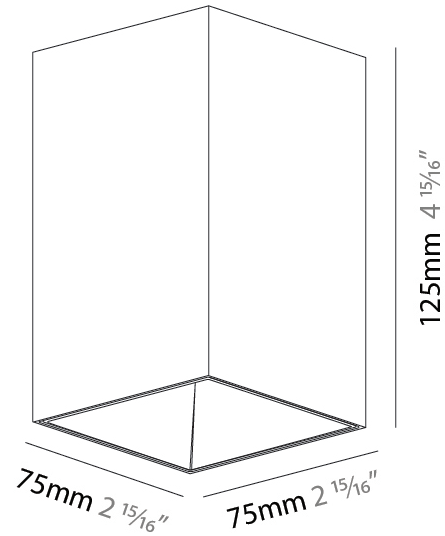

1. To build a product code in our configurator select the specify button on the base model # product page
2. To build a manual product code on this datasheet choose from the options listed below in blue font and add the suffix to the base model #

GENERAL

Series: Invader Standard
Subseries: Invader On Square
Brand: Prolicht
Division: Architectural
Mounting Type: Surface
Mounting Location: Ceiling
Subcategory: Spots

PHYSICAL

Shape: Square
Length (mm): 75
Length (in): 2 ¹⁵/₁₆
Width (mm): 75
Width (in): 2 ¹⁵/₁₆
Height (mm): 125
Height (in): 5 ⁷/₈
Light Distribution: Downlight
Weight (kg): 0.449
Weight (lbs): 1.08
Fixture Finish: SSR / BKV / CWI / CRY / HAB / UFT / ITA / RUA / FTG / MYG / LOD / PUS / FRO / FUP / KIA / POP / BLS / SPG / MEY / GOH / GUM / CHC / COM / ABZ / JAG / OBR / MOS / ROR
Fixture Material: Aluminum Die Cast

ELECTRICAL

Lamp Type: LED (Zhaga Standard)
Input Wattage (W): 10
Total Output Wattage (W): 9.1
Dimming: Tri-Mode (Non-Dimming and Phase Dimming (120Vac only) and 0-10V Dimming)
Driver Included: No
Driver Location: Integrated
Driver Type: Constant Current - Universal
Driver Class: Class 2
Input Voltage (V): 120 - 277
Constant Current (MA): 500

LED

Number of LEDs: 1
Color Temperature (°K): 2700 / 3000 / 3500 / 4000
Max. Delivered Lumen (lm): Max. 939
CRI: >90 CRI
Lamp Life (hrs): 50000

OPTICAL

Reflector°: 18 / 34 / 60

RATINGS AND CERTIFICATIONS

Certified By: CSA Certified to UL and CSA Standards
IP rating: IP20