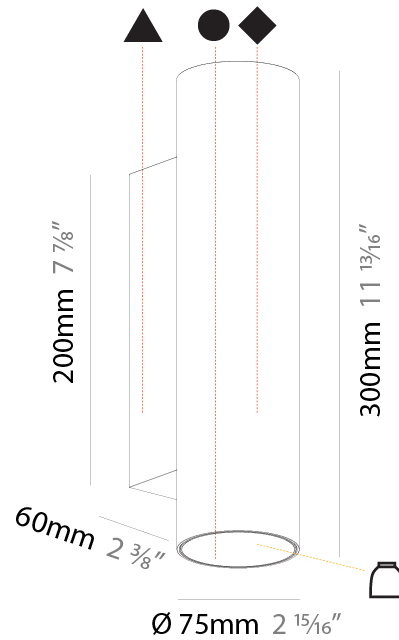

base number   Color   Finishes   Finishes   Finishes   Reflector
Temperature   (Diamond)   (Triangle)   (Circle)   Options

1. To build a product code in our configurator select the specify button on the base model # product page
2. To build a manual product code on this datasheet choose from the options listed below in blue font and add the suffix to the base model #

GENERAL

Series: Invader Standard
Subseries: Invader Standard
Brand: Prolicht
Division: Architectural
Mounting Type: Surface
Mounting Location: Wall
Subcategory: Ambient

PHYSICAL

Shape: Cylinder
Diameter (mm): 75
Diameter (in): 2 ¹⁵/₁₆
Height (mm): 300
Height (in): 11 ¹³/₁₆
Extension (mm): 40
Extension (in): 1 ⁹/₁₆
Light Distribution: Downlight
Weight (kg): 1.318
Weight (lbs): 2.9
Fixture Finish: SSR / BKV / CWI / CRY / HAB / UFT / ITA / RUA / FTG / MYG / LOD / PUS / FRO / FUP / KIA / POP / BLS / SPG / MEY / GOH / GUM / CHC / COM / ABZ / JAG / OBR / MOS / ROR
Fixture Material: Alabaster

ELECTRICAL

Lamp Type: LED (Zhaga Standard)
Input Wattage (W): 16.5
Total Output Wattage (W): 15
Dimming: Dali Dimming
Driver Included: Yes
Driver Location: Remote
Driver Type: Constant Current - 120Vac
Input Voltage (V): 120
Constant Current (MA): 350

LED

Number of LEDs: 1
Max. Delivered Lumen (lm): 760
CRI: >90 CRI
Lamp Life (hrs): 50000

OPTICAL

Reflector°: 20 / 40 / 60

RATINGS AND CERTIFICATIONS

Certified By: Certified for North American Standards
IP rating: IP20

PROJECT
TYPE
SPECIFIER
QUANTITY
DATE