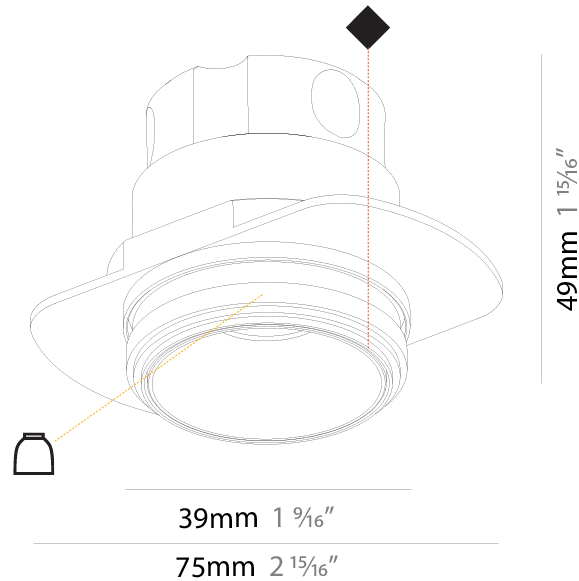

GENERAL

Series: Invader Standard
Brand: Prolicht
Division: Architectural
Mounting Type: Trimless
Mounting Location: Ceiling
Subcategory: Spots

PHYSICAL

Shape: Round
Diameter (mm): 39
Diameter (in): 1 9/16
Height (mm): 49
Height (in): 1 15/16
Ceiling Thickness (mm): 10 / 12.5 / 15 / 25
Ceiling Thickness (in): 3/8 or 1/2 or 9/16
Min. Recessing Depth (mm): 65
Min. Recessing Depth (in): 2 5/8
Light Distribution: Downlight
Weight (kg): 0.106
Weight (lbs): 0.23
Fixture Finish: SSR / BKV / CWI / CRY / HAB / UFT / ITA / RUA / FTG / MYG / LOD / PUS / FRO / FUP / KIA / POP / BLS / SPG / MEY / GOH / GUM / CHC / COM / ABZ / JAG / OBR / MOS / ROR
Fixture Material: Aluminum
Cut-out Measurements: 45mm / 1 3/4"
Upon Request: Unique Sizes Unique Ceiling Thickness

ELECTRICAL

Lamp Type: LED (Zhaga Standard)
Input Wattage (W): 2.2
Total Output Wattage (W): 2
Dimming: 0-10V Dimming / Phase Dimming (120Vac Only)
Driver Included: No
Driver Location: Remote
Driver Type: Constant Current - 120 / 277Vac
Input Voltage (V): 120 - 277
Constant Current (MA): 700

LED

Number of LEDs: 1
Color Temperature (°K): 2700 / 3000 / 3500 / 4000
Max. Delivered Lumen (lm): 160 / 170 / 176 / 180
CRI: >90 CRI
Lamp Life (hrs): 50000
Upon Request: RGB-W Tunable White Special Color Temperature

OPTICAL

Reflector°: 12 / 20 / 35
Upon Request: Special Beam Angles

RATINGS AND CERTIFICATIONS

Certified By: Certified for North American Standards
IP rating: IP20