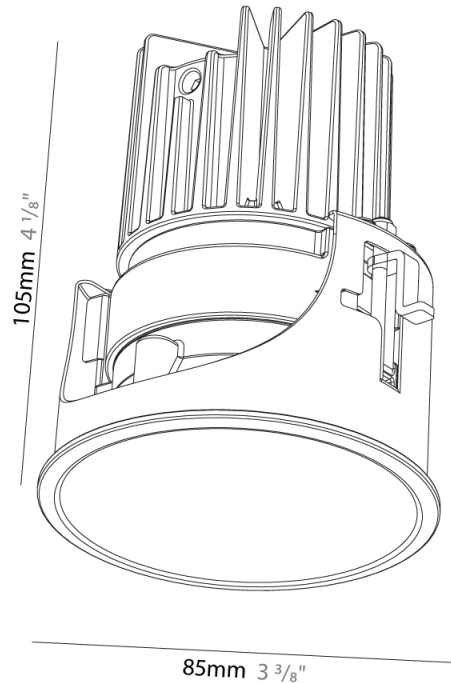

1. To build a product code in our configurator select the specify button on the base model # product page
2. To build a manual product code on this datasheet choose from the options listed below in blue font and add the suffix to the base model #

GENERAL

Series: Invader Standard
Brand: Prolicht
Division: Architectural
Mounting Type: Recessed
Mounting Location: Ceiling
Subcategory: Downlight

PHYSICAL

Shape: Round
Diameter (mm): 85
Diameter (in): 3 ³/₈
Height (mm): 105
Height (in): 4 ¹/₈
Ceiling Thickness (mm): 5 - 30
Ceiling Thickness (in): 1/16 - 1 3/16
Min. Recessing Depth (mm): 110
Min. Recessing Depth (in): 4 ⁵/₁₆
Light Distribution: Downlight
Weight (kg): 0.319
Weight (lbs): 0.7
Fixture Finish: SSR / BKV / CWI / CRY / HAB / UFT / ITA / RUA / FTG / MYG / LOD / PUS / FRO / FUP / KIA / POP / BLS / SPG / MEY / GOH / GUM / CHC / COM / ABZ / JAG / OBR / MOS / ROR
Fixture Material: Aluminum Die Cast
Cut-out Measurements: D = 80mm / 3 1/8"

ELECTRICAL

Lamp Type: LED (Zhaga Standard)
Total Output Wattage (W): 15
Dimming: Dali Dimming
Driver Included: No
Driver Location: Recessed Housing
Housing: See components
Input Voltage (V): 120
Constant Current (MA): 350

LED

Number of LEDs: 1
Color Temperature (°K): Warm Dim
Max. Delivered Lumen (lm): 760
Nominal Lumen (lm): 1140
CRI: >90 CRI
Lamp Life (hrs): 50000

OPTICAL

Reflector°: 20 / 40 / 60

RATINGS AND CERTIFICATIONS

Certified By: Certified for North American Standards
IP rating: IP20