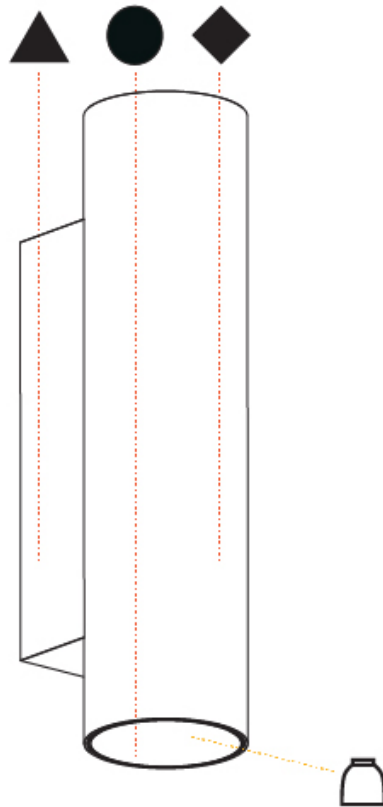

INVADER STANDARD SURFACE

A3C143-

PROJECT

TYPE

SPECIFIER

QUANTITY

DATE

A