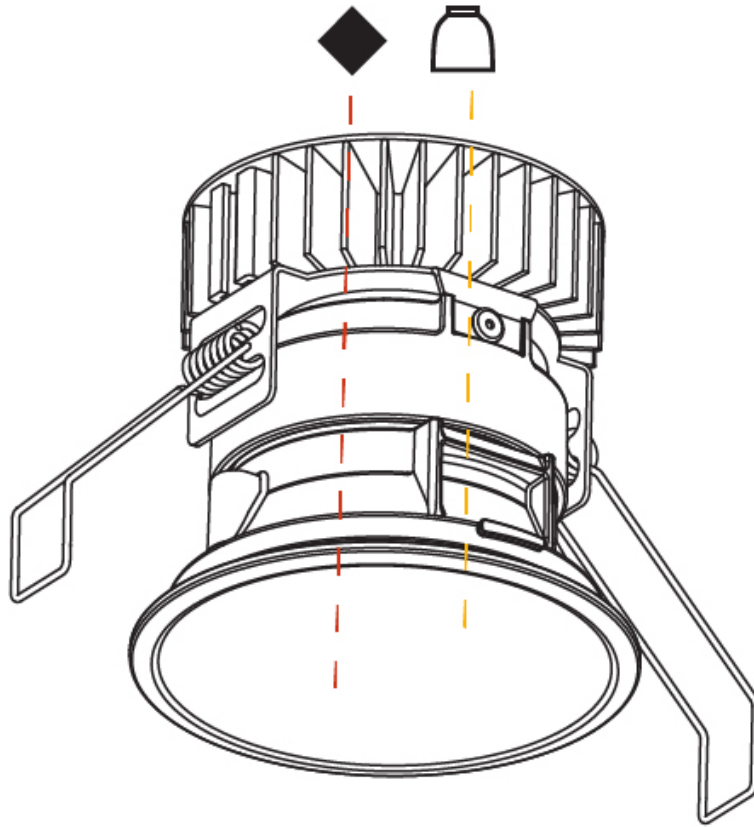

INVADER STANDARD RECESSED

A35603-

PROJECT	_____
TYPE	_____
SPECIFIER	_____
QUANTITY	_____
DATE	_____