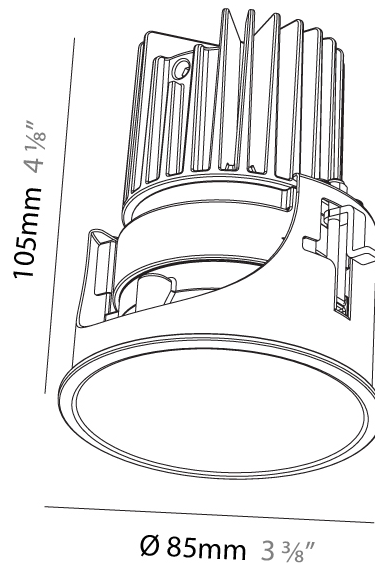

GENERAL

Series: Invader Standard
Subseries: Invader Standard
Brand: Prolight
Division: Architectural
Mounting Type: Recessed
Mounting Location: Ceiling
Subcategory: Downlight

PHYSICAL

Shape: Round
Diameter (mm): 85
Diameter (in): 3 3/8
Height (mm): 105
Height (in): 4 1/8
Ceiling Thickness (mm): 5 - 30
Min. Recessing Depth (mm): 110
Min. Recessing Depth (in): 4 5/16
Light Distribution: Downlight
Weight (kg): 0.322
Weight (lbs): 0.71
Fixture Finish: SSR / BKV / CWI / CRY / HAB / UFT / ITA / RUA / FTG / MYG / LOD / PUS / FRO / FUP / KIA / POP / BLS / SPG / MEY / GOH / GUM / CHC / COM / ABZ / JAG / OBR / MOS / ROR
Fixture Material: Aluminum
Cut-out Measurements: Dia: 80mm 3 1/8"

ELECTRICAL

Lamp Type: LED (Zhaga Standard)
Input Wattage (W): 14.3
Total Output Wattage (W): 13
Dimming: Tri-Mode (Non-Dimming and Phase Dimming (120Vac only) and 0-10V Dimming)
Driver Included: No
Driver Location: Recessed Housing
Driver Type: Constant Current - Universal
Housing: See components
Input Voltage (V): 120 - 277
Constant Current (MA): 350

LED

Number of LEDs: 1
Color Temperature (°K): 2700 / 3000 / 3500 / 4000
Max. Delivered Lumen (lm): 870 / 910 / 951 / 970
Nominal Lumen (lm): 1304 / 1352 / 1421 / 1450
CRI: >90 CRI
Lamp Life (hrs): 50000

OPTICAL

Reflector: 20 / 40 / 60

RATINGS AND CERTIFICATIONS

Certified By: Certified for North American Standards
IP rating: IP20