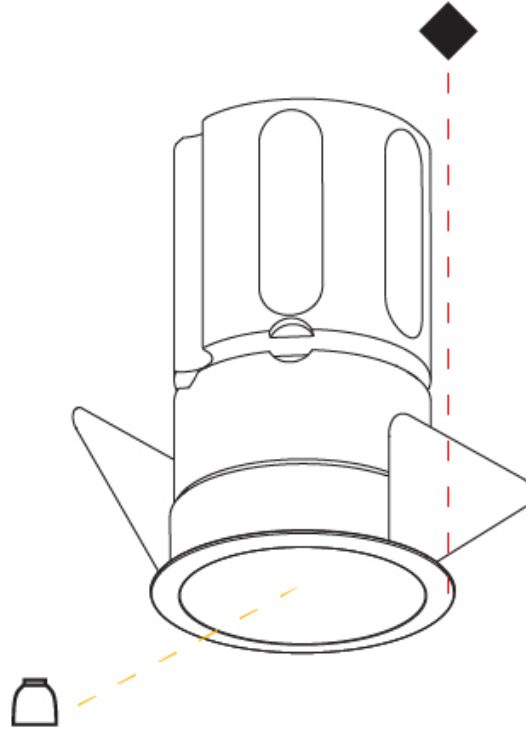

INVADER STANDARD RECESSED

A37959-

PROJECT

TYPE

SPECIFIER

QUANTITY

DATE