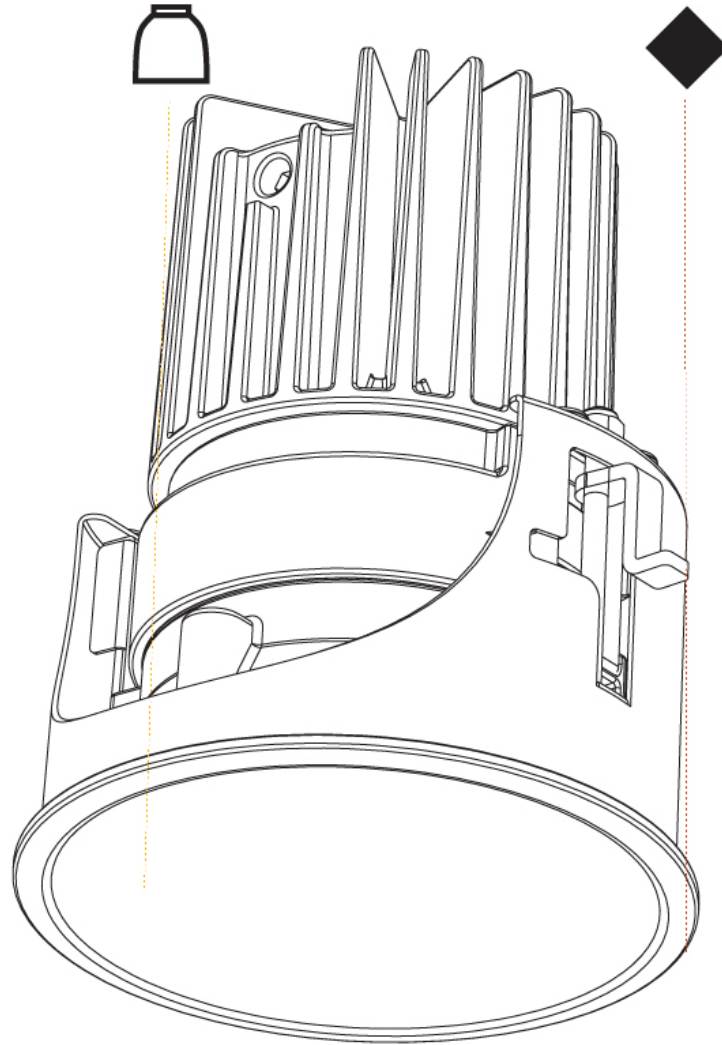

INVADER STANDARD RECESSED

A35538-

PROJECT	_____
TYPE	_____
SPECIFIER	_____
QUANTITY	_____
DATE	_____

A