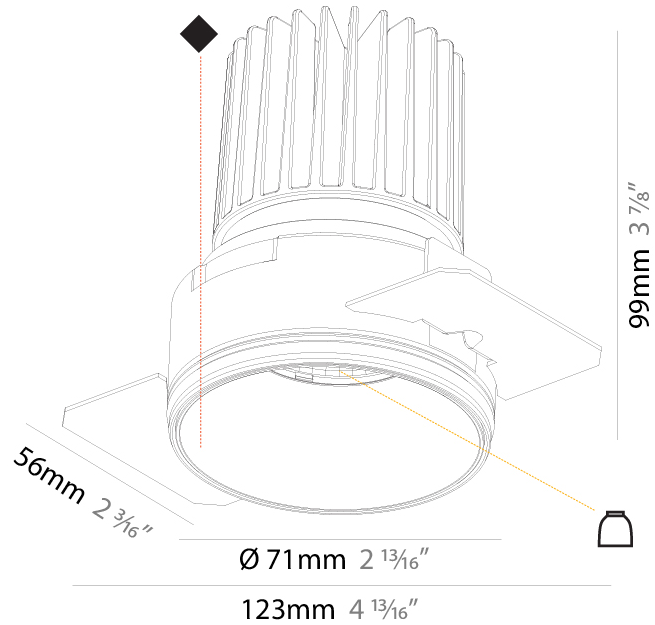

PHYSICAL

Shape: Round
Diameter (mm): 71
Diameter (in): 2 ¹³/₁₆
Depth (mm): 99
Depth (in): 3 ⁷/₈
Ceiling Thickness (mm): 10 / 12.5 / 15
Ceiling Thickness (in): 3/8 or 1/2 or 9/16
Min. Recessing Depth (mm): 115
Min. Recessing Depth (in): 4 ¹/₂
Light Distribution: Downlight
Weight (kg): 0.342
Weight (lbs): 3/4
Fixture Finish: SSR / BKV / CWI / CRY / HAB / UFT / ITA / RUA / FTG / MYG / LOD / PUS / FRO / FUP / KIA / POP / BLS / SPG / MEY / GOH / GUM / CHC / COM / ABZ / JAG / OBR / MOS / ROR
Fixture Material: Aluminum
Cut-out Measurements: 79mm / 3 1/8"
Upon Request: Unique Sizes Unique Ceiling Thickness

ELECTRICAL

Lamp Type: LED (Zhaga Standard)
Input Wattage (W): 13.3
Total Output Wattage (W): 12
Dimming: Tri-Mode (Non-Dimming and Phase Dimming (120Vac only) and 0-10V Dimming)
Driver Included: No
Driver Location: Recessed Housing
Driver Type: Constant Current - Universal
Driver Class: Class 2
Housing: See components
Input Voltage (V): 120 - 277
Constant Current (MA): 350

LED

Number of LEDs: 1
Color Temperature (°K): 2700 / 3000 / 3500 / 4000
Max. Delivered Lumen (lm): 890 / 920 / 970 / 990
Nominal Lumen (lm): 1304 / 1352 / 1421 / 1450
CRI: >90 CRI
Lamp Life (hrs): 50000
Upon Request: RGB-W Tunable White Special Color Temperature

OPTICAL

Reflector: 20 / 40 / 60
Adjustability: Fixed
Upon Request: Special Beam Angles

RATINGS AND CERTIFICATIONS

Certified By: Certified for North American Standards
IP rating: IP20