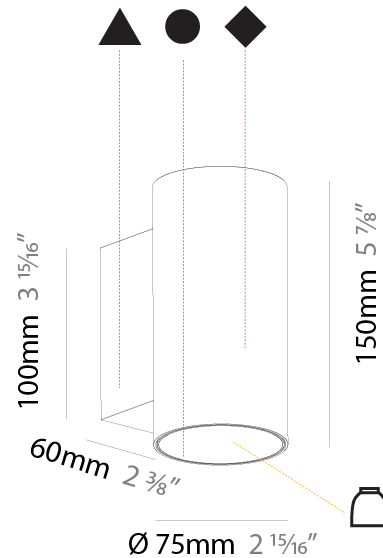

GENERAL

Series: Invader Standard
Subseries: Invader Short
Brand: Prolicht
Division: Architectural
Mounting Type: Surface
Mounting Location: Wall
Subcategory: Spots

PHYSICAL

Shape: Cylinder
Diameter (mm): 75
Diameter (in): 2 ¹⁵/₁₆
Height (mm): 150
Depth (mm): 115
Height (in): 5 ⁷/₈
Depth (in): 4 ¹/₂
Light Distribution: Downlight
Weight (kg): 0.753
Weight (lbs): 1.66

Fixture Finish: [SSR / BKV / CWI / CRY / HAB / UFT / ITA / RUA / FTG / MYG / LOD / PUS / FRO / FUP / KIA / POP / BLS / SPG / MEY / GOH / GUM / CHC / COM / ABZ / JAG / OBR / MOS / ROR](#)

Fixture Material: Aluminum

ELECTRICAL

Lamp Type: LED (Zhaga Standard)
Input Wattage (W): 7.7
Total Output Wattage (W): 7
Dimming: Non-Dimmable
Driver Included: Yes
Driver Location: Integrated
Driver Type: Constant Current
Driver Class: Class 2
Input Voltage (V): 120
Constant Current (MA): 350
Upon Request: (Not included - see components) Remote: 0-10Vdc dimming / Phase dimming @120Vac only / Non-dimming 120/277Vac

LED

Number of LEDs: 1
Color Temperature (°K): 2700 / 3000 / 3500 / 4000
Max. Delivered Lumen (lm): 390 / 400 / 421 / 430
CRI: >90 CRI
Lamp Life (hrs): 50000

OPTICAL

Reflector: [20 / 40 / 60](#)

RATINGS AND CERTIFICATIONS

Certified By: Certified for North American Standards
IP rating: IP20