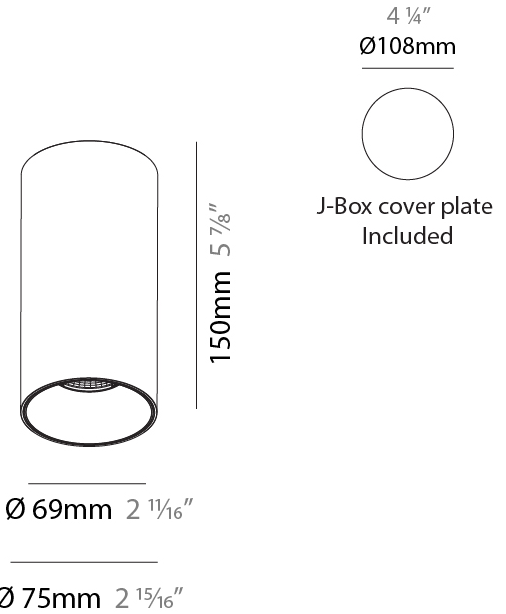

1. To build a product code in our configurator select the specify button on the base model # product page
2. To build a manual product code on this datasheet choose from the options listed below in blue font and add the suffix to the base model #

GENERAL

Series: Invader Standard
Subseries: Invader On Round
Brand: Prolicht
Division: Architectural
Mounting Type: Surface
Mounting Location: Ceiling
Subcategory: Spots

PHYSICAL

Shape: Cylinder
Diameter (mm): 75
Diameter (in): 2 15/16
Height (mm): 150
Height (in): 5 7/8
Light Distribution: Downlight
Weight (kg): 0.489
Weight (lbs): 1.08
Fixture Finish: SSR / BKV / CWI / CRY / HAB / UFT / ITA / RUA / FTG / MYG / LOD / PUS / FRO / FUP / KIA / POP / BLS / SPG / MEY / GOH / GUM / CHC / COM / ABZ / JAG / OBR / MOS / ROR
Fixture Material: Aluminum Die Cast

ELECTRICAL

Lamp Type: LED (Zhaga Standard)
Input Wattage (W): 11
Total Output Wattage (W): 10
Dimming: Non-Dimmable
Driver Included: Yes
Driver Location: Integrated
Driver Type: Constant Current
Driver Class: Class 2
Input Voltage (V): 120
Constant Current (MA): 350
Upon Request: Remote: 0-10Vdc dimming / Phase dimming 120Vac / Non-dimming 120/277Vac

LED

Number of LEDs: 1
Color Temperature (°K): 2700 / 3000 / 3500 / 4000
Max. Delivered Lumen (lm): 660 / 680 / 715 / 730
CRI: >90 CRI
Lamp Life (hrs): 50000

OPTICAL

Reflector°: 20 / 40 / 60

RATINGS AND CERTIFICATIONS

Certified By: Certified for North American Standards
IP rating: IP20