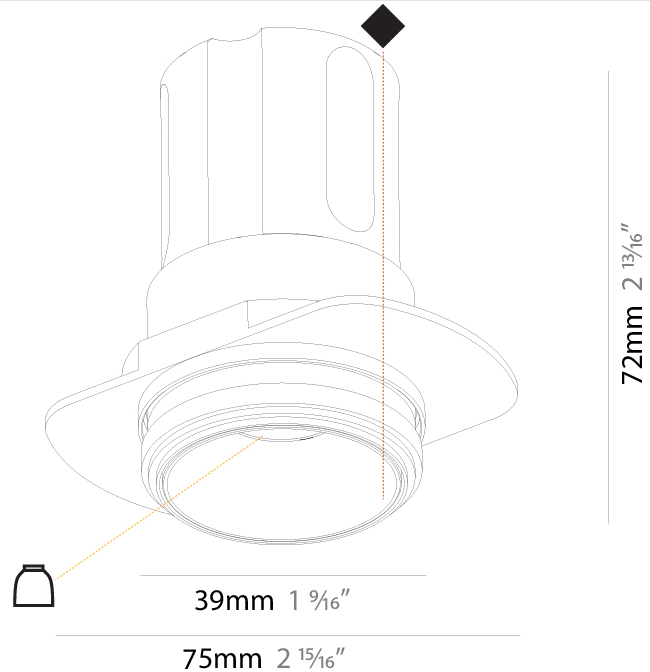

PHYSICAL

Shape: Round
Diameter (mm): 39
Diameter (in): 1 9/16
Height (mm): 72
Height (in): 2 13/16
Ceiling Thickness (mm): 10 / 12 / 15
Ceiling Thickness (in): 3/8 or 1/2 or 9/16
Min. Recessing Depth (mm): 150
Min. Recessing Depth (in): 5 7/8
Light Distribution: Downlight
Weight (kg): 0.129
Weight (lbs): 0.28
Fixture Finish: SSR / BKV / CWI / CRY / HAB / UFT / ITA / RUA / FTG / MYG / LOD / PUS / FRO / FUP / KIA / POP / BLS / SPG / MEY / GOH / GUM / CHC / COM / ABZ / JAG / OBR / MOS / ROR
Fixture Material: Aluminum
Cut-out Measurements: 45mm / 1 3/4"
Upon Request: Unique Sizes Unique Ceiling Thickness

ELECTRICAL

Lamp Type: LED (Zhaga Standard)
Input Wattage (W): 7.7
Total Output Wattage (W): 6.8
Dimming: Tri-Mode (Non-Dimming and Phase Dimming (120Vac only) and 0-10V Dimming)
Driver Included: No
Driver Location: Remote
Driver Type: Constant Current - 120 / 277Vac
Input Voltage (V): 120 - 277
Constant Current (MA): 250

LED

Number of LEDs: 1
Color Temperature (°K): 2700 / 3000 / 3500 / 4000
Max. Delivered Lumen (lm): 660 / 690 / 725 / 740
Nominal Lumen (lm): 734 / 762 / 801 / 817
CRI: >90 CRI
Lamp Life (hrs): 50000
Upon Request: RGB-W Tunable White Special Color Temperature

OPTICAL

Reflector: 33 / 47 / 65
Upon Request: Special Beam Angles

RATINGS AND CERTIFICATIONS

Certified By: Certified for North American Standards
IP rating: IP20