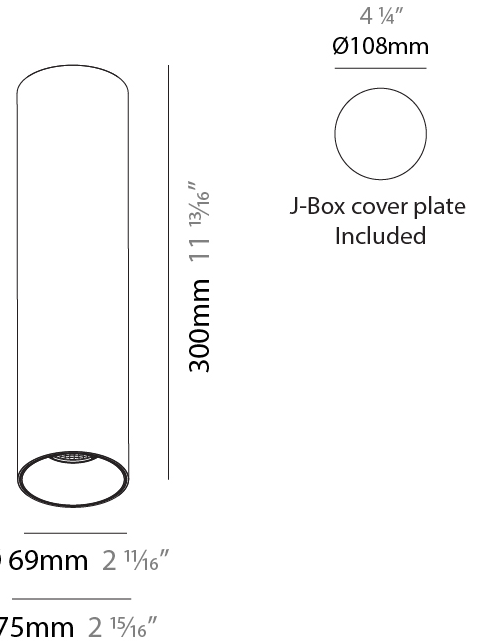

PROJECT
TYPE
SPECIFIER
QUANTITY
DATE

INVADER ON ROUND SURFACE

A3C142-

base number	Finishes (Diamond)	Finishes (Triangle)	Reflector Options

1. To build a product code in our configurator select the specify button on the base model # product page
2. To build a manual product code on this datasheet choose from the options listed below in blue font and add the suffix to the base model #

GENERAL

Series: Invader Standard
Subseries: Invader On Round
Brand: Prolicht
Division: Architectural
Mounting Type: Surface
Mounting Location: Ceiling
Subcategory: Spots

PHYSICAL

Shape: Cylinder
Diameter (mm): 75
Diameter (in): 2 15/16
Height (mm): 300
Height (in): 11 13/16
Light Distribution: Downlight
Weight (kg): 1.033
Weight (lbs): 2.27
Fixture Finish: SSR / BKV / CWI / CRY / HAB / UFT / ITA / RUA / FTG / MYG / LOD / PUS / FRO / FUP / KIA / POP / BLS / SPG / MEY / GOH / GUM / CHC / COM / ABZ / JAG / OBR / MOS / ROR
Fixture Material: Aluminum

ELECTRICAL

Lamp Type: LED (Zhaga Standard)
Input Wattage (W): 16.5
Total Output Wattage (W): 15
Dimming: Dali Dimming
Driver Included: Yes
Driver Location: Remote
Driver Type: Constant Current - 120Vac
Input Voltage (V): 120
Constant Current (MA): 350

LED

Number of LEDs: 1
Color Temperature (°K): Warm Dim
Max. Delivered Lumen (lm): 760
CRI: >90 CRI
Lamp Life (hrs): 50000

OPTICAL

Reflector°: 20 / 40 / 60

RATINGS AND CERTIFICATIONS

Certified By: Certified for North American Standards
IP rating: IP20