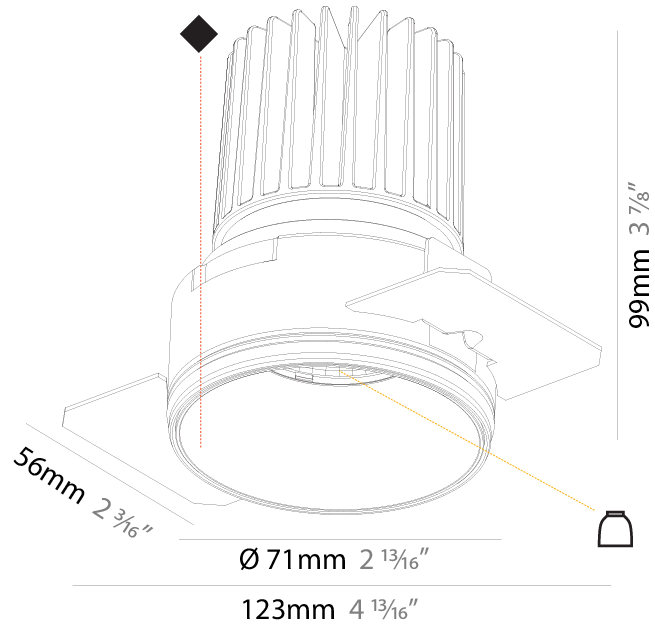

GENERAL

Series: Invader Standard
Subseries: Invader Standard
Brand: Prolicht
Division: Architectural
Mounting Type: Trimless
Mounting Location: Ceiling
Subcategory: Downlight

PHYSICAL

Shape: Round
Diameter (mm): 71
Diameter (in): 2 13/16
Height (mm): 99
Height (in): 3 7/8
Ceiling Thickness (mm): 10 / 12.5 / 15
Ceiling Thickness (in): 3/8 or 1/2 or 9/16
Min. Recessing Depth (mm): 115
Min. Recessing Depth (in): 4 1/2
Light Distribution: Downlight
Weight (kg): 0.359
Weight (lbs): 0.79
Installation Requirement: Ceiling Thickness: 10mm / 12mm / 15mm
Fixture Finish: SSR / BKV / CWI / CRY / HAB / UFT / ITA / RUA / FTG / MYG / LOD / PUS / FRO / FUP / KIA / POP / BLS / SPG / MEY / GOH / GUM / CHC / COM / ABZ / JAG / OBR / MOS / ROR
Fixture Material: Aluminum
Cut-out Measurements: 79mm / 3 1/8"
Upon Request: Unique Sizes Unique Ceiling Thickness

ELECTRICAL

Lamp Type: LED (Zhaga Standard)
Total Output Wattage (W): 14.7
Dimming: Dali Dimming
Driver Location: Recessed Housing
Driver Type: Constant Current - 120Vac
Housing: See Components
Input Voltage (V): 120
Constant Current (MA): 350

LED

Number of LEDs: 1
Color Temperature (°K): Warm Dim
Max. Delivered Lumen (lm): 770
CRI: >90 CRI
Lamp Life (hrs): 50000
Upon Request: RGB-W Tunable White Special Color Temperature

OPTICAL

Reflector°: 20 / 40 / 60
Upon Request: Special Beam Angles

RATINGS AND CERTIFICATIONS

Certified By: Certified for North American Standards
IP rating: IP20