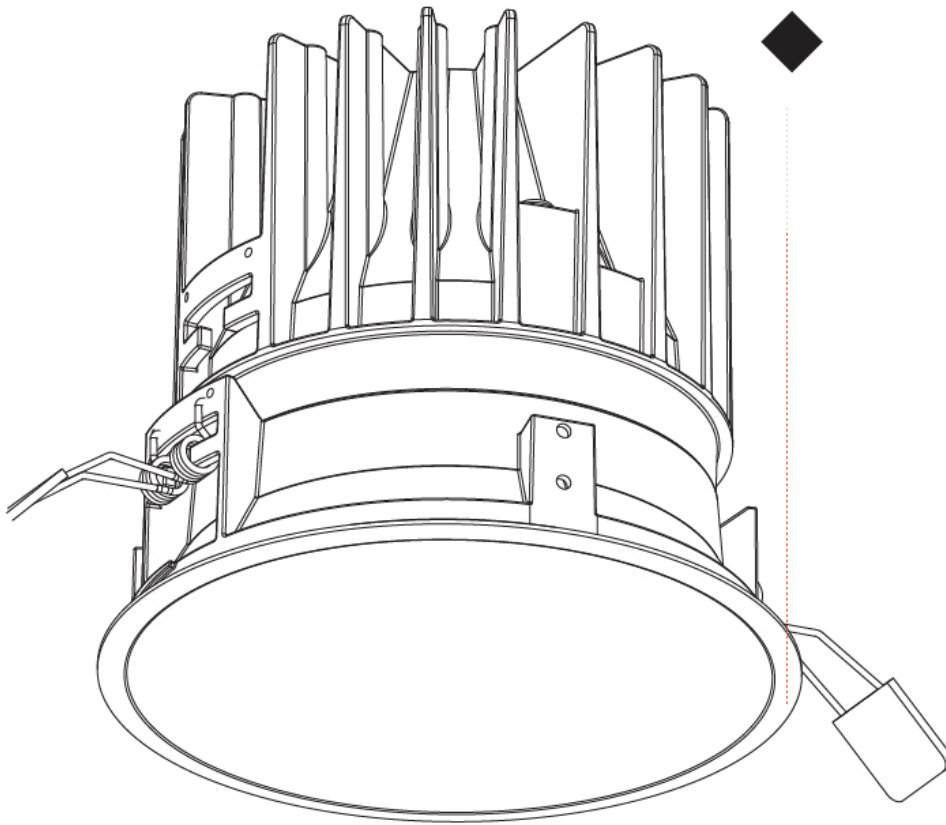

INVADER STANDARD RECESSED

A37946-

PROJECT	_____
TYPE	_____
SPECIFIER	_____
QUANTITY	_____
DATE	_____

A