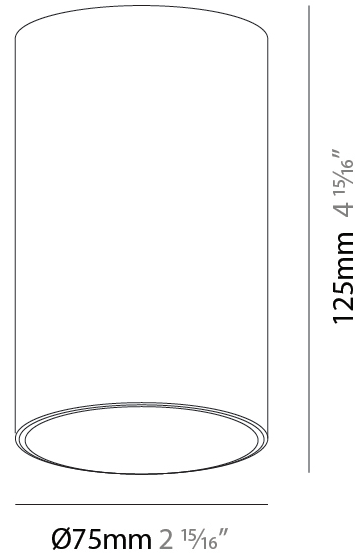

GENERAL

Series: Invader Standard
Subseries: Invader On Round
Brand: Prolicht
Division: Architectural
Mounting Type: Surface
Mounting Location: Ceiling
Subcategory: Spots

PHYSICAL

Shape: Cylinder
Diameter (mm): 75
Diameter (in): 2 15/16
Height (mm): 125
Height (in): 4 15/16
Light Distribution: Downlight
Weight (kg): 0.449
Weight (lbs): 1.08
Fixture Finish: SSR / BKV / CWI / CRY / HAB / UFT / ITA / RUA / FTG / MYG / LOD / PUS / FRO / FUP / KIA / POP / BLS / SPG / MEY / GOH / GUM / CHC / COM / ABZ / JAG / OBR / MOS / ROR
Fixture Material: Aluminum Die Cast

ELECTRICAL

Lamp Type: LED (Zhaga Standard)
Input Wattage (W): 10
Total Output Wattage (W): 9.1
Dimming: Non-Dimming / Phase Dimming (120vac Only)
Driver Included: Yes
Driver Location: Integrated
Driver Type: Constant Current
Driver Class: Class 2
Input Voltage (V): 120
Upon Request: Remote: 0-10Vdc dimming / Phase dimming 120Vac / Non-dimming 120/277Vac (No Cover Plate)

LED

Number of LEDs: 1
Color Temperature (°K): 2700 / 3000 / 3500 / 4000
Max. Delivered Lumen (lm): 832 / 870 / 905 / 923
Nominal Lumen (lm): 969 / 1014 / 1054 / 1075
CRI: >90 CRI
Lamp Life (hrs): 50000

OPTICAL

Reflector°: 16 / 34 / 60

RATINGS AND CERTIFICATIONS

Certified By: CSA Certified to UL and CSA Standards
IP rating: IP20