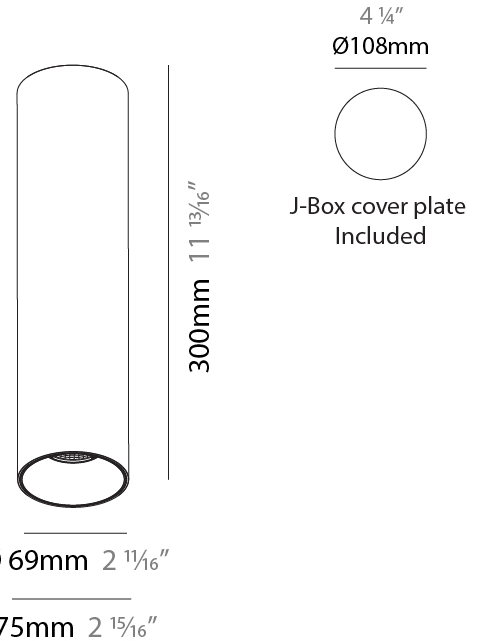

1. To build a product code in our configurator select the specify button on the base model # product page
2. To build a manual product code on this datasheet choose from the options listed below in blue font and add the suffix to the base model #

GENERAL

Series: Invader Standard
Subseries: Invader On Round
Brand: Prolicht
Division: Architectural
Mounting Type: Surface
Mounting Location: Ceiling
Subcategory: Spots

PHYSICAL

Shape: Cylinder
Diameter (mm): 75
Diameter (in): 2 15/16
Height (mm): 300
Height (in): 11 13/16
Light Distribution: Downlight
Weight (kg): 0.92
Weight (lbs): 2.02
Fixture Finish: SSR / BKV / CWI / CRY / HAB / UFT / ITA / RUA / FTG / MYG / LOD / PUS / FRO / FUP / KIA / POP / BLS / SPG / MEY / GOH / GUM / CHC / COM / ABZ / JAG / OBR / MOS / ROR
Fixture Material: Aluminum Die Cast

ELECTRICAL

Lamp Type: LED (Zhaga Standard)
Input Wattage (W): 11
Total Output Wattage (W): 10
Dimming: Non-Dimmable
Driver Included: Yes
Driver Location: Integrated
Driver Type: Constant Current
Driver Class: Class 2
Input Voltage (V): 120
Constant Current (MA): 350
Upon Request: Remote: 0-10Vdc dimming / Phase dimming 120Vac / Non-dimming 120/277Vac

LED

Number of LEDs: 1
Color Temperature (°K): 2700 / 3000 / 3500 / 4000
Max. Delivered Lumen (lm): 660 / 680 / 715 / 730
CRI: >90 CRI
Lamp Life (hrs): 50000

OPTICAL

Reflector: 20 / 40 / 60

RATINGS AND CERTIFICATIONS

Certified By: Certified for North American Standards
IP rating: IP20