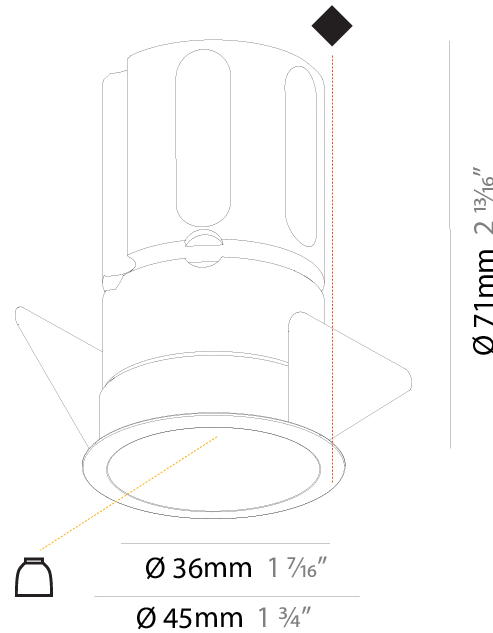

GENERAL

Series: Invader Standard
Brand: Prolicht
Division: Architectural
Mounting Type: Recessed
Mounting Location: Ceiling
Subcategory: Downlight

PHYSICAL

Shape: Round
Diameter (mm): 45
Diameter (in): 1 3/4
Height (mm): 71
Height (in): 2 13/16
Ceiling Thickness (mm): 10 / 12.5 / 15
Ceiling Thickness (in): 3/8 or 1/2 or 9/16
Min. Recessing Depth (mm): 150
Min. Recessing Depth (in): 5 7/8
Light Distribution: Downlight
Weight (kg): 0.102
Weight (lbs): 0.23
Fixture Finish: SSR / BKV / CWI / CRY / HAB / UFT / ITA / RUA / FTG / MYG / LOD / PUS / FRO / FUP / KIA / POP / BLS / SPG / MEY / GOH / GUM / CHC / COM / ABZ / JAG / OBR / MOS / ROR
Fixture Material: Aluminum
Cut-out Measurements: Dia: 41mm / 1 5/8"

ELECTRICAL

Lamp Type: LED (Zhaga Standard)
Input Wattage (W): 7.7
Total Output Wattage (W): 7
Dimming: Non-Dimmable
Driver Included: No
Driver Location: Remote
Driver Type: Constant Current - 120 / 277Vac
Driver Class: Class 2
Input Voltage (V): 120 - 277
Constant Current (MA): 250
Upon Request: 0-10Vdc dimming / Phase dimming 120Vac

LED

Number of LEDs: 1
Color Temperature (°K): 2700 / 3000 / 3500 / 4000
Max. Delivered Lumen (lm): 630 / 650 / 686 / 700
Nominal Lumen (lm): 731 / 762 / 801 / 817
CRI: >90 CRI
Lamp Life (hrs): 50000

OPTICAL

Reflector°: 33 / 47 / 65

RATINGS AND CERTIFICATIONS

Certified By: Certified for North American Standards
IP rating: IP20