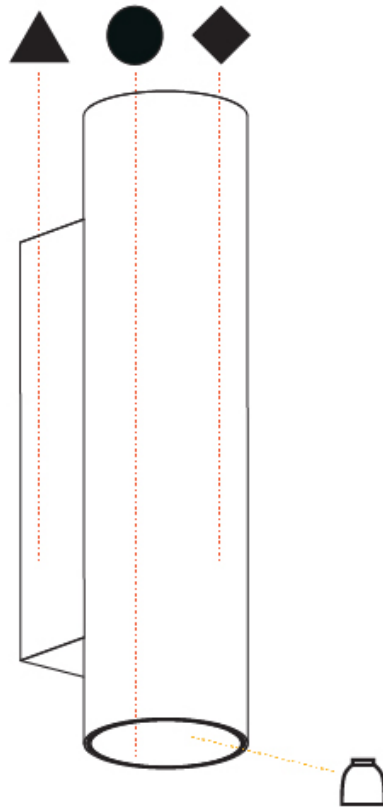

INVADER STANDARD SURFACE

A33260-

PROJECT

TYPE

SPECIFIER

QUANTITY

DATE

A