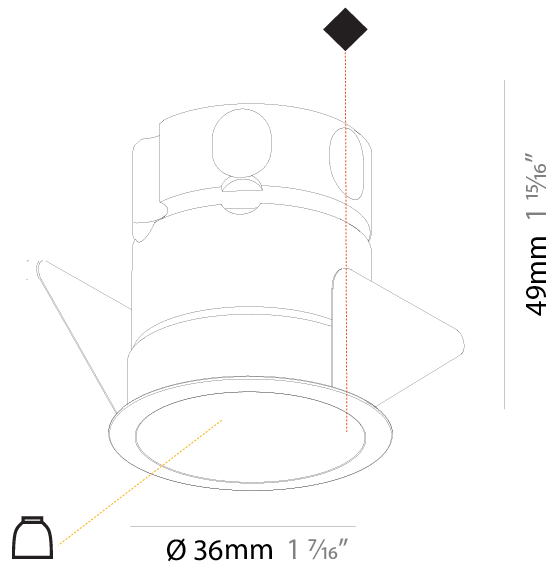

GENERAL

Series: Invader Standard
Brand: Prolicht
Division: Architectural
Mounting Type: Recessed
Mounting Location: Ceiling
Subcategory: Downlight

PHYSICAL

Shape: Round
Diameter (mm): 45
Diameter (in): 1 3/4
Height (mm): 49
Height (in): 1 15/16
Ceiling Thickness (mm): 10 / 12.5 / 15
Ceiling Thickness (in): 3/8 or 1/2 or 9/16
Min. Recessing Depth (mm): 150
Min. Recessing Depth (in): 5 7/8
Light Distribution: Downlight
Weight (kg): 0.084
Weight (lbs): 0.185
Fixture Finish: SSR / BKV / CWI / CRY / HAB / UFT / ITA / RUA / FTG / MYG / LOD / PUS / FRO / FUP / KIA / POP / BLS / SPG / MEY / GOH / GUM / CHC / COM / ABZ / JAG / OBR / MOS / ROR
Fixture Material: Aluminum
Cut-out Measurements: Dia: 41mm / 1 5/8"

ELECTRICAL

Lamp Type: LED (Zhaga Standard)
Input Wattage (W): 2.2
Total Output Wattage (W): 2
Dimming: Non-Dimmable
Driver Included: No
Driver Location: Remote
Driver Type: Constant Current - 120 / 277Vac
Driver Class: Class 2
Input Voltage (V): 120 - 277
Constant Current (MA): 700
Upon Request: 0-10Vdc dimming / Phase dimming 120Vac

LED

Number of LEDs: 1
Color Temperature (°K): 2700 / 3000 / 3500 / 4000
Max. Delivered Lumen (lm): 160 / 170 / 176 / 180
Nominal Lumen (lm): 160 / 170 / 176 / 180
CRI: >90 CRI
Lamp Life (hrs): 50000

OPTICAL

Reflector°: 12 / 20 / 35

RATINGS AND CERTIFICATIONS

Certified By: Certified for North American Standards
IP rating: IP20